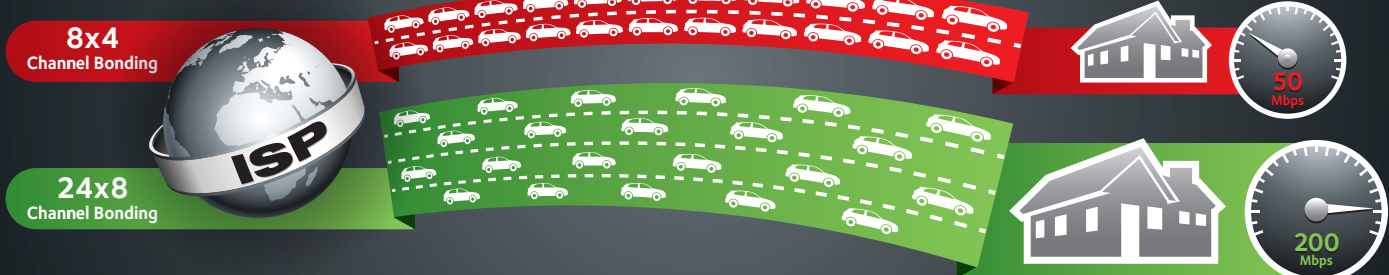

PARENTAL CONTROLS—Web site filtering for all your connected devices

GUEST NETWORK ACCESS—Separate & secure access for guests

SECURE WiFi CONNECTIONS—High level wireless security with WPA/WPA2

FASTER INTERNET DURING PEAK HOURS

The Benefits of 24x8 Channel Bonding

Like lanes on a highway, cable Internet providers use data channels to deliver the Internet to your home. The more channels your cable modem router has, the more you avoid peak congestion, maintain fast download speeds and get the most reliable Internet connection. The Nighthawk WiFi Cable Modem Router supports industry-leading 24 downstream channels and the fastest cable Internet speed tiers.