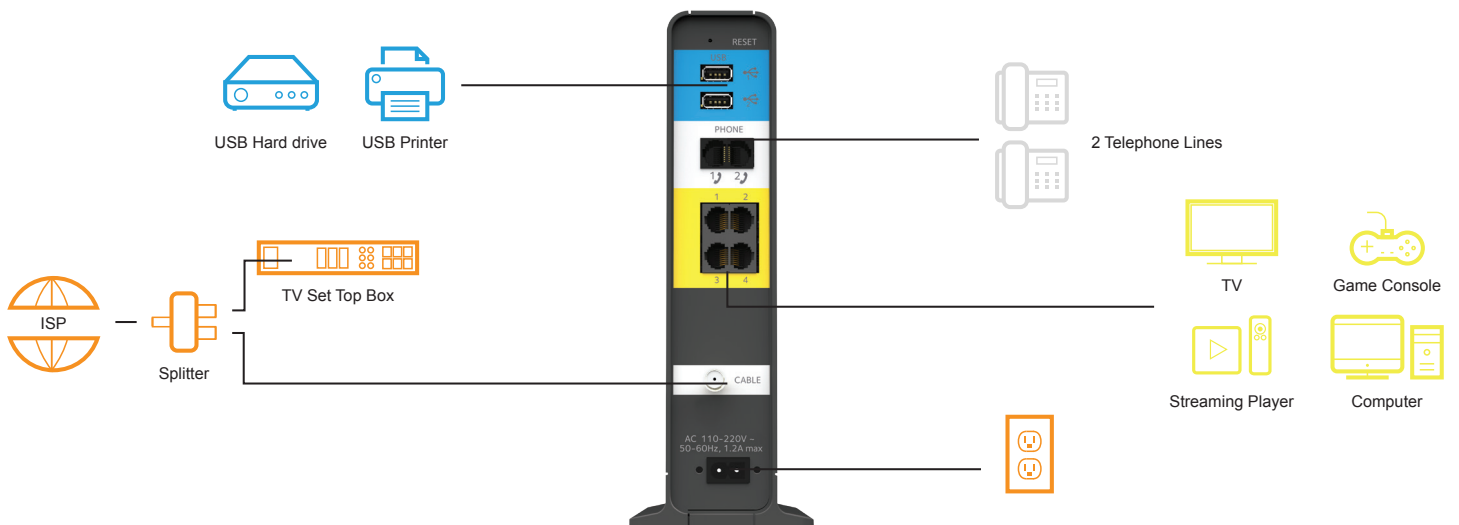

- Focuses WiFi signals from the wireless router to WiFi devices like smartphones, tablets & laptops
- Automatic signal management checks with your device to keep WiFi signal at its optimal strength
- Designed for home environments to support multiple WiFi device connections for highest quality
- Extends WiFi coverage, reduces dead spots, & boosts signal strength
- Beamforming+ boosts speed, reliability & range for WiFi devices

NETGEAR genie®—HOME NETWORKING SIMPLIFIED

NETGEAR genie makes getting the most out of your home network fun & easy. Installation is almost effortless - just by opening a browser, genie helps you setup your NETGEAR WiFi Router & connect all of your WiFi devices. Genie also allows you to easily monitor, connect & control your home network from a PC, Mac, tablet or smartphone. With NETGEAR genie you can share & stream music or videos, diagnose & repair network issues, set up parental controls & more.

- Home network manager
- Makes any printer AirPrint® compatible to print from an iPad® or iPhone®
- MyMedia—Find & play media files in your network
- EZ Mobile Connect—Scan QR code to connect to your home network
- Turbo Transfer—Quickly transfer files within your home network across various devices 40% faster than normal file transfers
- For PC, Mac®, iPhone®, iPad®, & Android® devices

Connection Diagram

YOUR NIGHTHAWK® AC1900 CABLE MODEM ROUTER WITH VOICE CONNECTS ALL YOUR DEVICES

PACKAGE CONTENTS

- Nighthawk® AC1900 WiFi Cable Modem Router with Voice (C7100V)
- Ethernet cable
- Telephone cable
- Quick install guide
- Power cord