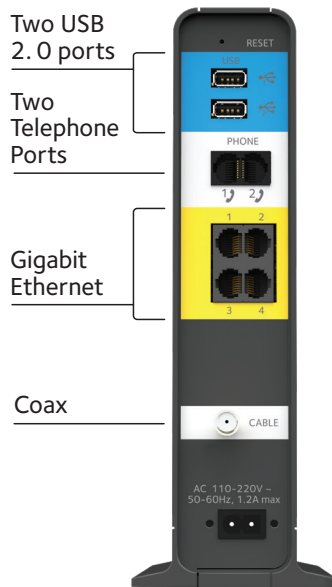

Connection Diagram